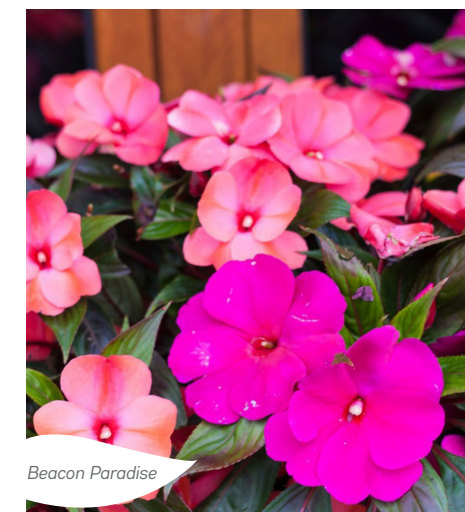

37474C	30 seeds per packet	\$5.95
37471C	1 order/ 3 plants	\$19.95

Beacon Paradise

HOSTA

EMPRESS WU

Very possibly the largest hosta you can buy. Great glossy leaves emerge blue-green in spring and, by summer, matures to variegated light green and matte leaves. It takes five years to achieve full size.
Height: 3-4". Spread: 5-6".