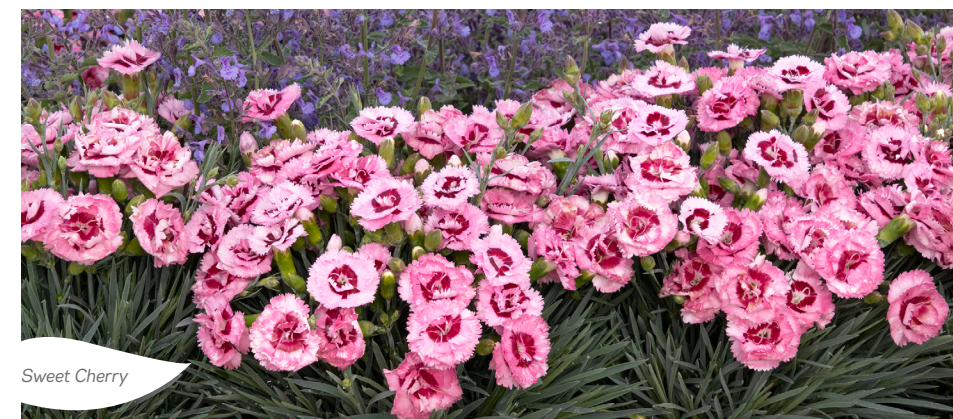

73874C	30 seeds per packet	\$5.95
73971C	1 order/ 24 plants	\$19.95

Cosmopolitan

Italian Ice

Silver Princess

Sweet Cherry

ROSE

OSO EASY ITALIAN ICE

This variety rebels against the idea that roses are hard to grow! No spraying, no deadheading, just lots of flowers all season long! The orange buds of Oso Easy Italian Ice® rose open to soft yellow flowers melting into pink blushed margins. The soft flower color is set off nicely by its dark green, glossy foliage. This self-cleaning rose has excellent disease-resistance, abundant flowers, and a nice habit, making it an excellent plant for home gardens.
Height: 24-30". Spread: 36".

56382C	30 seeds per packet	\$4.95
56792C	1 order/ 6 plants	\$15.95

DAISY

SILVER PRINCESS

Releaf Exclusive. From June to August, Silver Princess explodes in a burst of pure white petals that radiate from the soft yellow eyes. Under the flowers, there's a neat backdrop of the glistening, deep green foliage. Mix with lady's mantle, salvias, star zinnias and coreopsis for a vibrant, dramatic display.
Height: 18". Spread: 24-30".