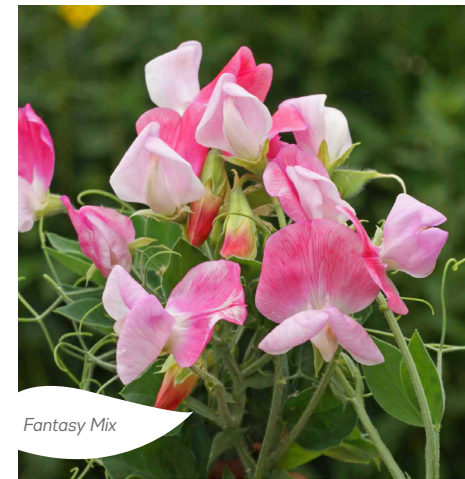

73874C	30 seeds per packet	\$5.95
73971C	1 order/ 24 plants	\$19.95

Queen Mixed

SNAPDRAGON

FANTASY MIX

Releaf Exclusive. An old-fashioned looking snapdragon, with room-filling fragrance. Beautiful collection of colors. The large flowers have ruffled, bicolor petals on 8-12" stems, which makes them wonderful for arrangements. Plants are heat tolerant. Height: 72-144". Spread: 48-72".

73874C	30 seeds per packet	\$5.95
73971C	1 order/ 24 plants	\$19.95

Fantasy Mix

Pot Luck

DAHLIA

POT LUCK

You have never encountered a dahlia like this, one that is sure to create a colorful commotion in your garden. From a single tuber will spring dozens of flowers of different colors! Each of the 4" flowers can be a different color, ranging from pure red, pure white, white with red stripes, red with white stripes or even pink flowers; it's Pot Luck! A hybrid annual grown from tuberous roots, this is a must-have addition to your cutting garden. For full sun and well-drained soil. Height: 30-36". Spread: 14-18".

73874C	30 seeds per packet	\$5.95
73971C	1 order/ 24 plants	\$19.95

MYSTIC ILLUSION

There's a fresh fashionable passion for dahlias, the classic, beloved ornamental beauty. Stunning dahlias, in vivid cool hues, are lovely additions to the color palette. Vigorous compact plants ignite a non-stop blaze of long-stemmed blooms all summer and into the fall. Height: 18-36". Spread: 12-16".