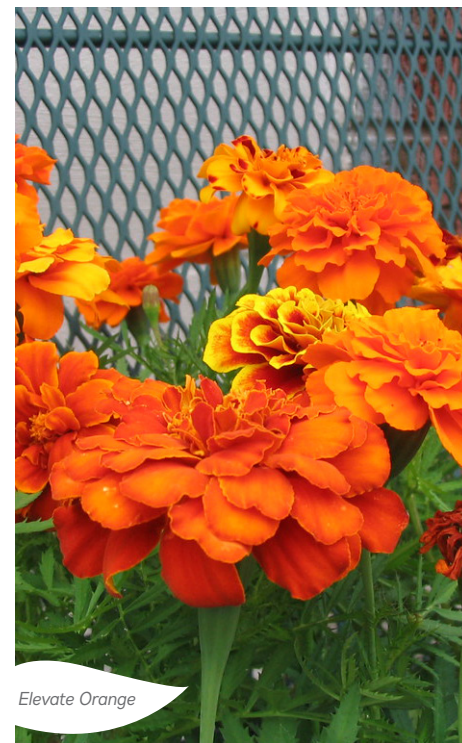

Elevate Orange

ELEVATE ORANGE

Releaf Exclusive. Towering beauties produce a profusion of fully-double, rounded, luminous orange blooms- ready to light up the back of the border with tropical magic. Summer-long pageant of strong-stemmed flowers fills vases with bright, happy color. Hardy, undemanding plants are untroubled by rain, heat or drought. Height: 38-40". Spread: 24-30".

73080A 25 seeds per packet **$5.95**
21987C 1 order/ 24 plants **$29.95**

SUNFLOWER SPOTLIGHT

Tall, colorful and brings the sun to anywhere in the house! Fun to grow with kids or family, and cut flowers can brighten up any room in the household.