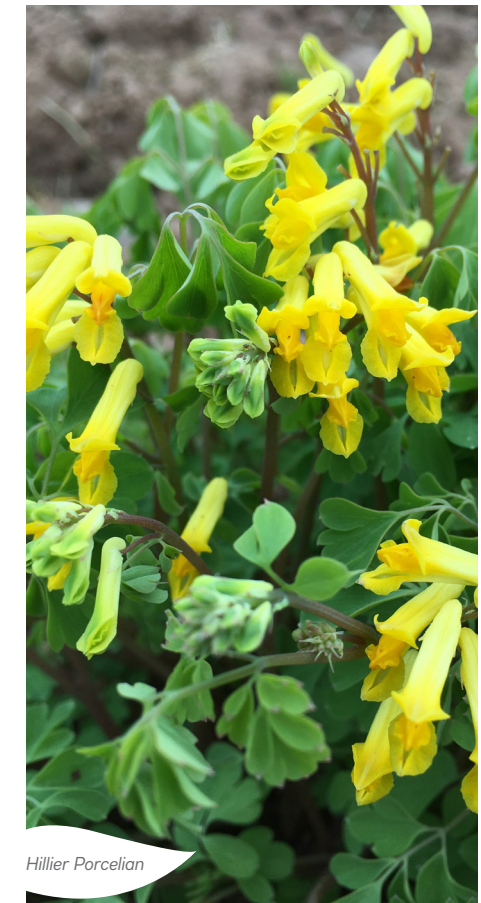

Hillier Porcelain